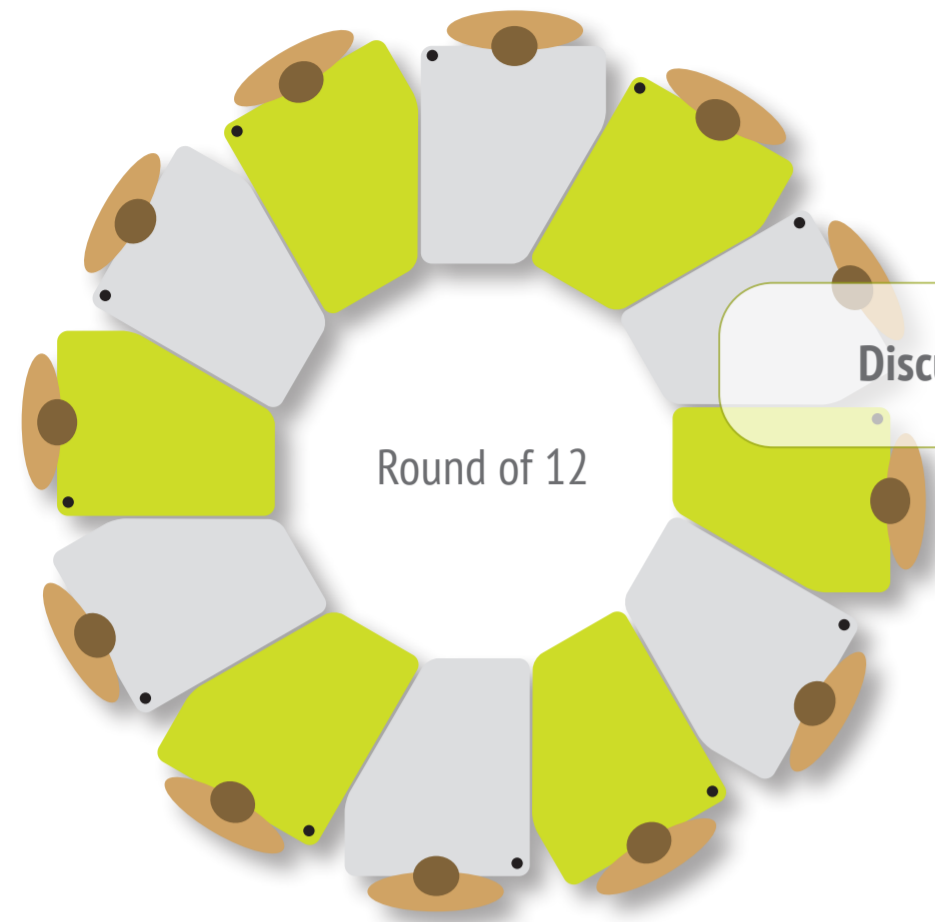

Collaborative learning

Round of 12

Discussion rounds

Oval of 8

Flower of 6

Square

Triangle

Two in a row

Two opposite

Individual work

Intensive teaching

Flower of 4

Semicircle of 6

Circle segments

Frontal teaching

U-shape

Small line-up

Compact double line-up

The right formation for every situation: the 5-Sided Table EWT.5

Have a look at the examples directly on your smartphone via QR code

Tel +49 231 99 76 000
mail@einrichtwerk.com
www.einrichtwerk.com