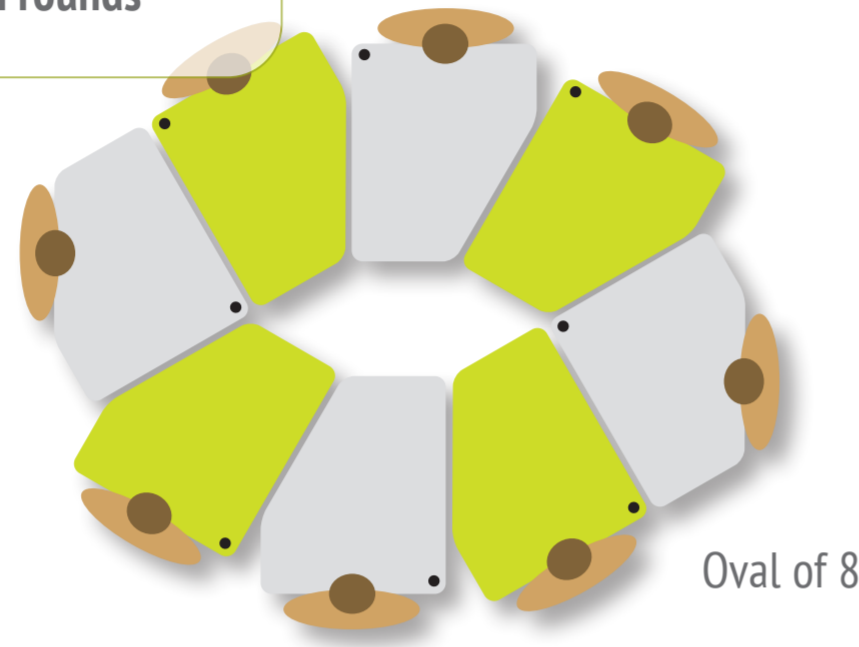

Collaborative learning

Round of 12

Discussion rounds

Oval of 8

Flower of 6

Square

Triangle

Two in a row

Two opposite

Individual work

Intensive teaching

Flower of 4

Semicircle of 6

Circle segments

Frontal teaching

U-shape

Small line-up

Compact double line-up

The right formation for every situation: the 5-Sided Table EWT.5

Have a look at the examples directly on your smartphone via QR code

Tel +49 231 99 76 000
mail@einrichtwerk.com
www.einrichtwerk.com