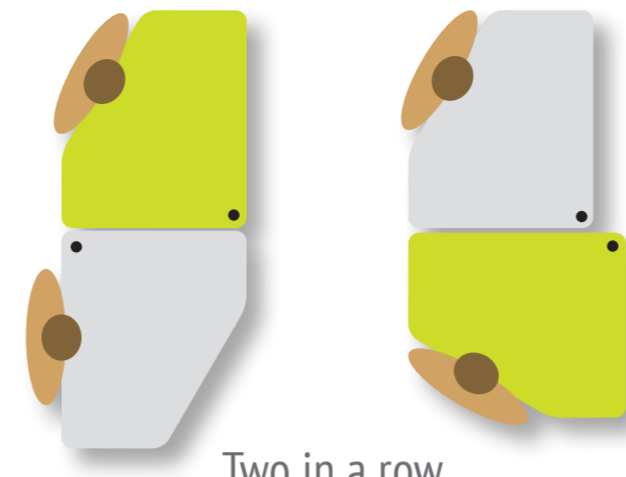

Collaborative learning

Round of 12

Discussion rounds

Oval of 8

Flower of 6

Square

Triangle

Two in a row

Two opposite

Individual work

Intensive teaching

Flower of 4

Semicircle of 6

Circle segments

Frontal teaching

U-shape

Small line-up

Compact double line-up

The right formation for every situation: the 5-Sided Table EWT.5

Have a look at the examples directly on your smartphone via QR code

Tel +49 231 99 76 000
mail@einrichtwerk.com
www.einrichtwerk.com