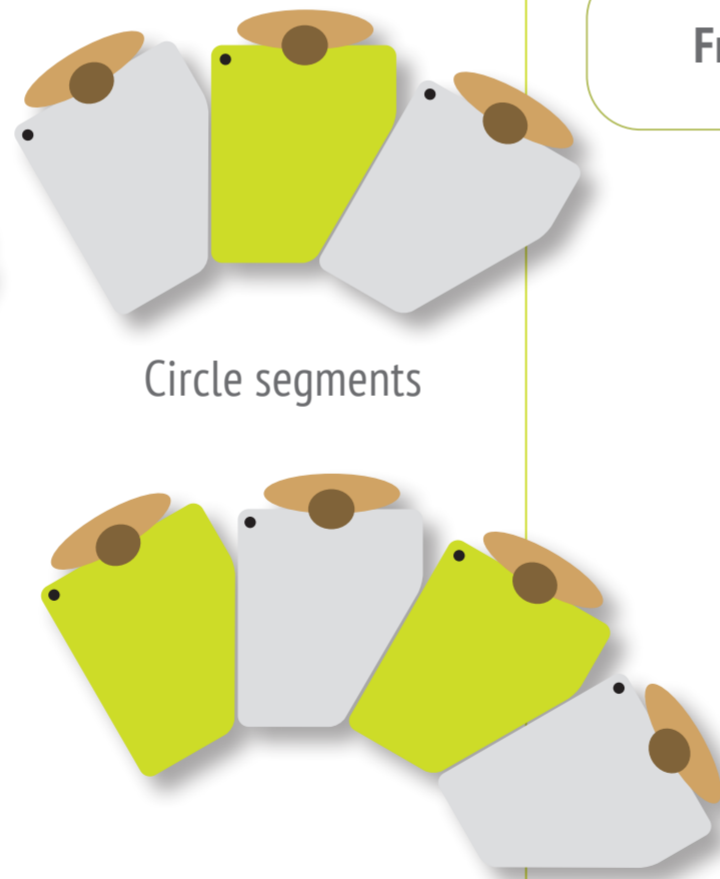

Collaborative learning

Round of 12

Discussion rounds

Oval of 8

Flower of 6

Square

Triangle

Two in a row

Two opposite

Individual work

Intensive teaching

Flower of 4

Semicircle of 6

Circle segments

Frontal teaching

U-shape

Small line-up

Compact double line-up

The right formation for every situation: the 5-Sided Table EWT.5

Have a look at the examples directly on your smartphone via QR code

Tel +49 231 99 76 000
mail@einrichtwerk.com
www.einrichtwerk.com