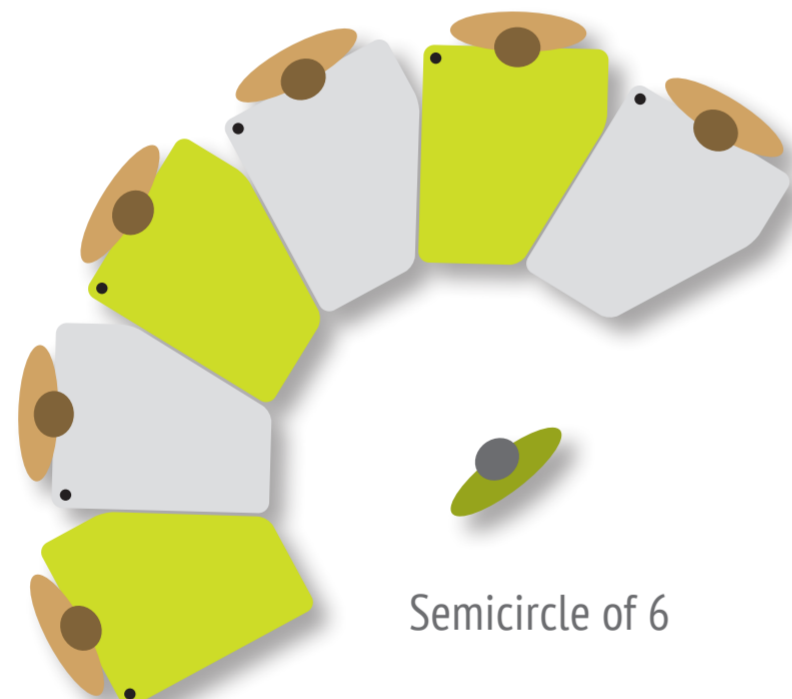

Collaborative learning

Round of 12

Discussion rounds

Oval of 8

Flower of 6

Square

Triangle

Two in a row

Two opposite

Individual work

Intensive teaching

Flower of 4

Semicircle of 6

Circle segments

Frontal teaching

U-shape

Small line-up

Compact double line-up

The right formation for every situation: the 5-Sided Table EWT.5

Have a look at the examples directly on your smartphone via QR code

Tel +49 231 99 76 000
mail@einrichtwerk.com
www.einrichtwerk.com