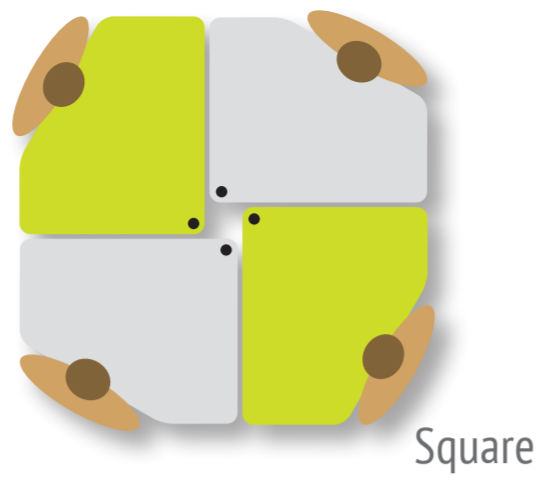

Collaborative learning

Round of 12

Discussion rounds

Oval of 8

Flower of 6

Square

Triangle

Two in a row

Two opposite

Individual work

Intensive teaching

Flower of 4

Semicircle of 6

Circle segments

Frontal teaching

U-shape

Small line-up

Compact double line-up

The right formation for every situation: the 5-Sided Table EWT.5

Have a look at the examples directly on your smartphone via QR code

Tel +49 231 99 76 000
mail@einrichtwerk.com
www.einrichtwerk.com